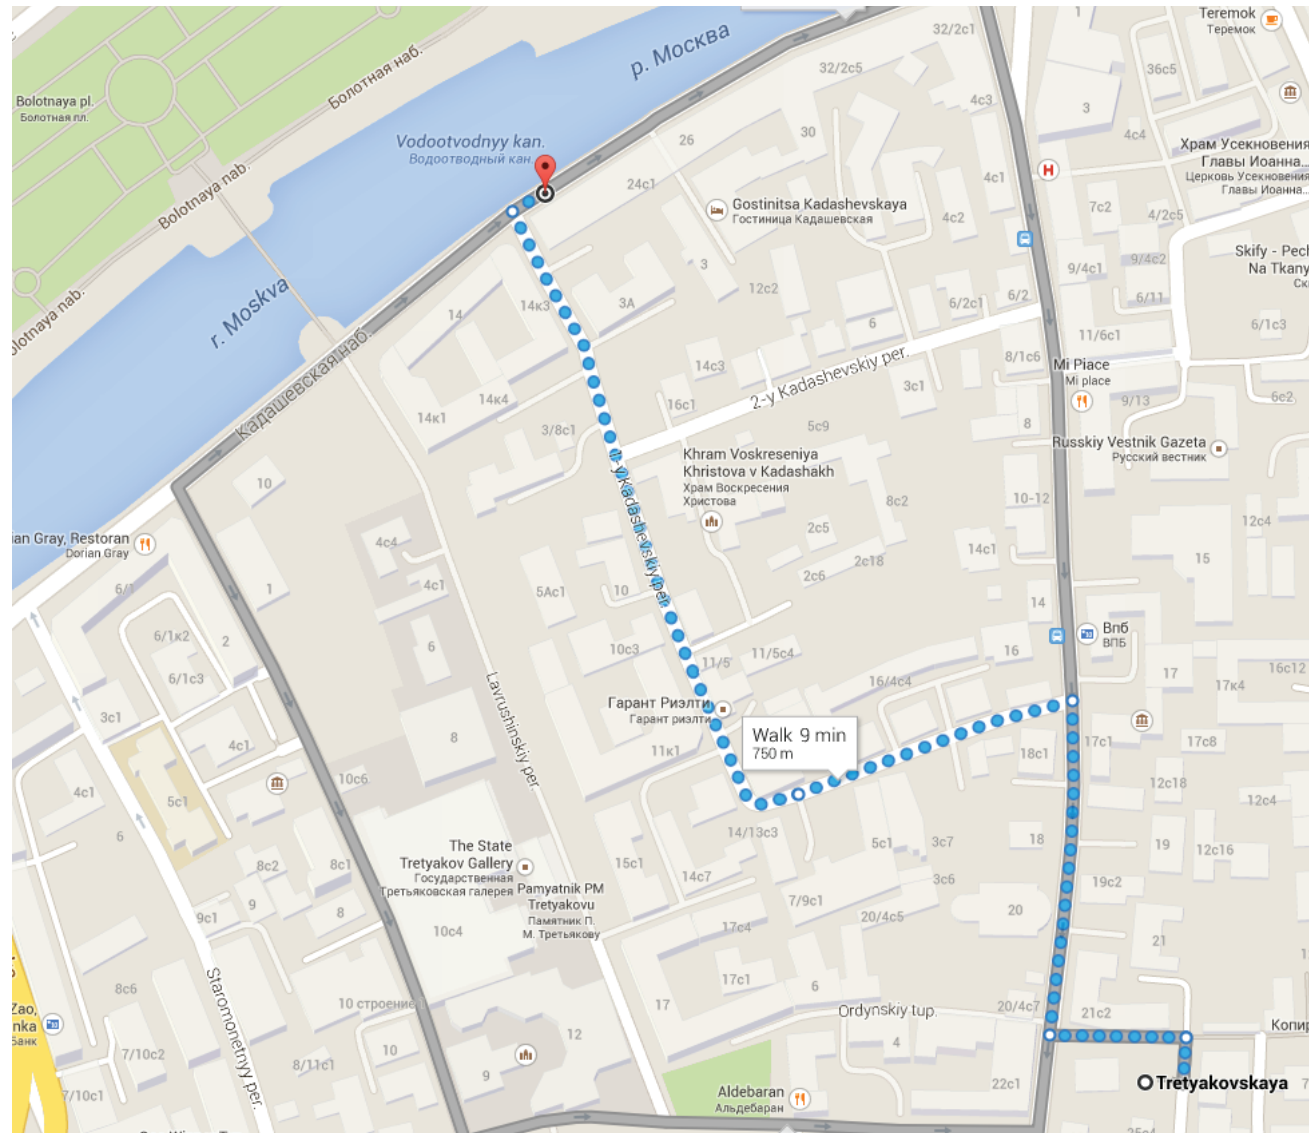

International Conference ZELDOVICH-100 Cosmology and Relativistic Astrophysics

Space Research Institute (IKI), Moscow, Russia, June 16-20, 2014

The Kadashevskaya Hotel is a fifteen minute walk from the metro station “Tretyakovskay”.

<http://hea.iki.rssi.ru/zeldovich-100/>

Traffic-lights

Turn to the left

Traffic-lights

Cross the road and turn right

Go straight ahead

turn left at the first crossing

Turn to the right

Keep straight on to the end of the street

Turn to the right

Go straight on until you see the hotel

The hotel