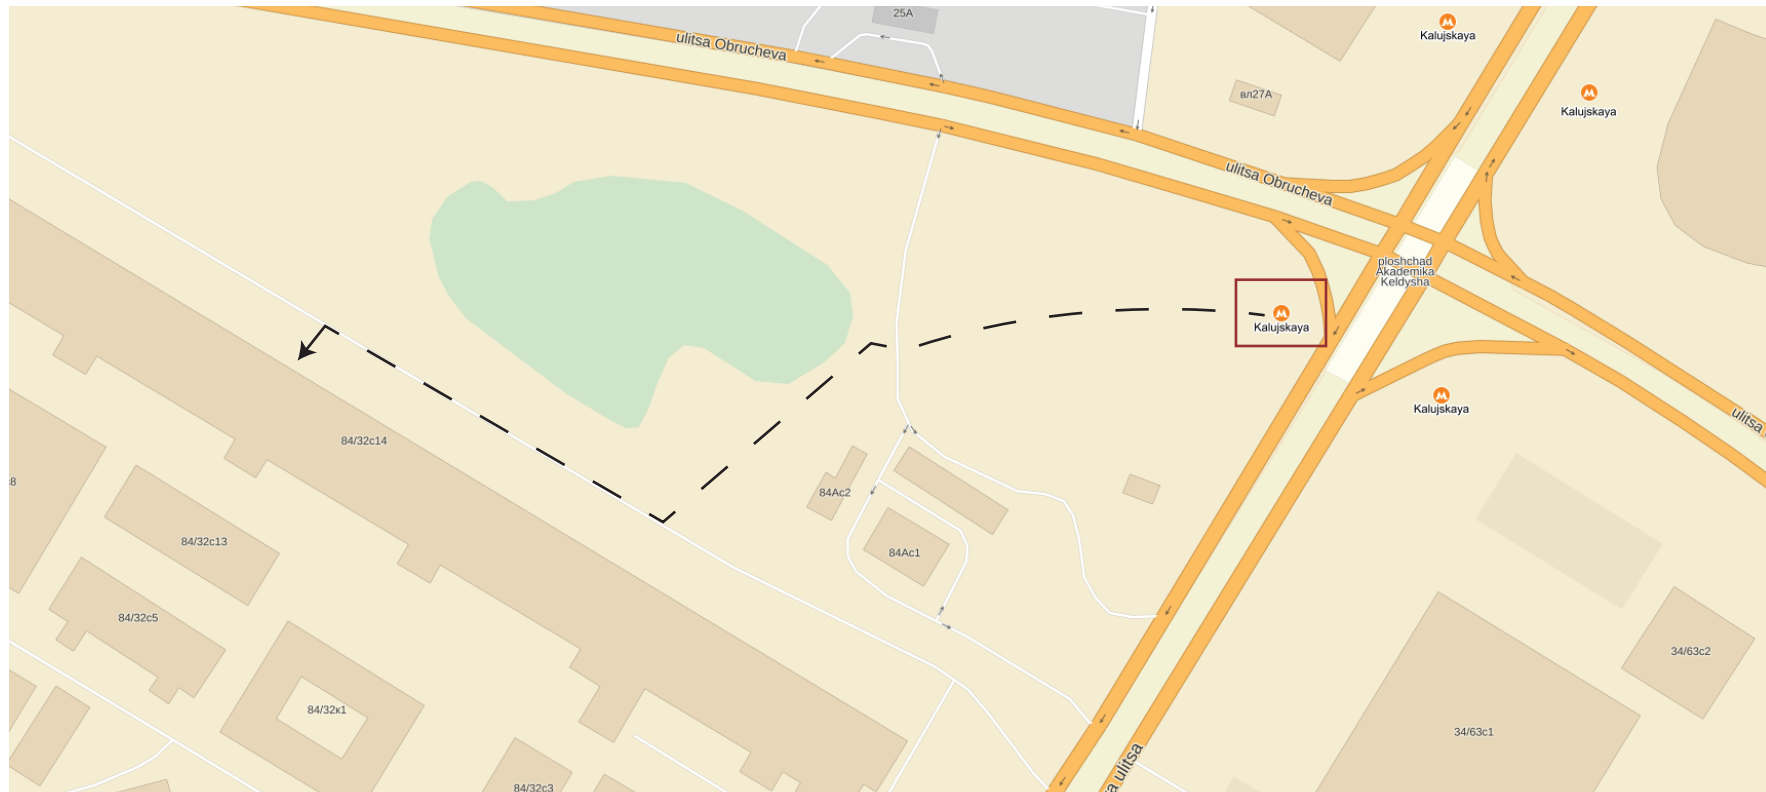

International Conference ZELDOVICH-100 Cosmology and Relativistic Astrophysics

Space Research Institute (IKI), Moscow, Russia, June 16-20, 2014

The conference hall is a five minute walk from the metro station “Kaluzhskaya”.

Google-map link: <https://goo.gl/maps/LGQFB>

Exit to the city

Kaluzhskaya metro station

to Obrucheveva, Volgina Str.

Turn to the right

ВЫХОД В ГОРОД
НА УЛИЦЫ: ПРОФСОЮЗНАЯ, ОБРУЧЕВА
ВОЛГИНА, БУТЛЕРОВА
К НАУЧНОМУ ЦЕНТРУ ДИАГНОСТИКИ И РЕНТГЕНРАДИОЛОГИИ

Go up the escalator

Turn to the right

Space Research Institute

bp

A3C

bp connect

WILD BEAN CAFE

bp Ultimate

автомойка

банкомат

ДТ	33.99
92	31.39
95	34.49
95	35.49
98	28.99

КЕБЛЕР ПРессОМ

Go this way

Turn to the left

Go straight ahead

A 2