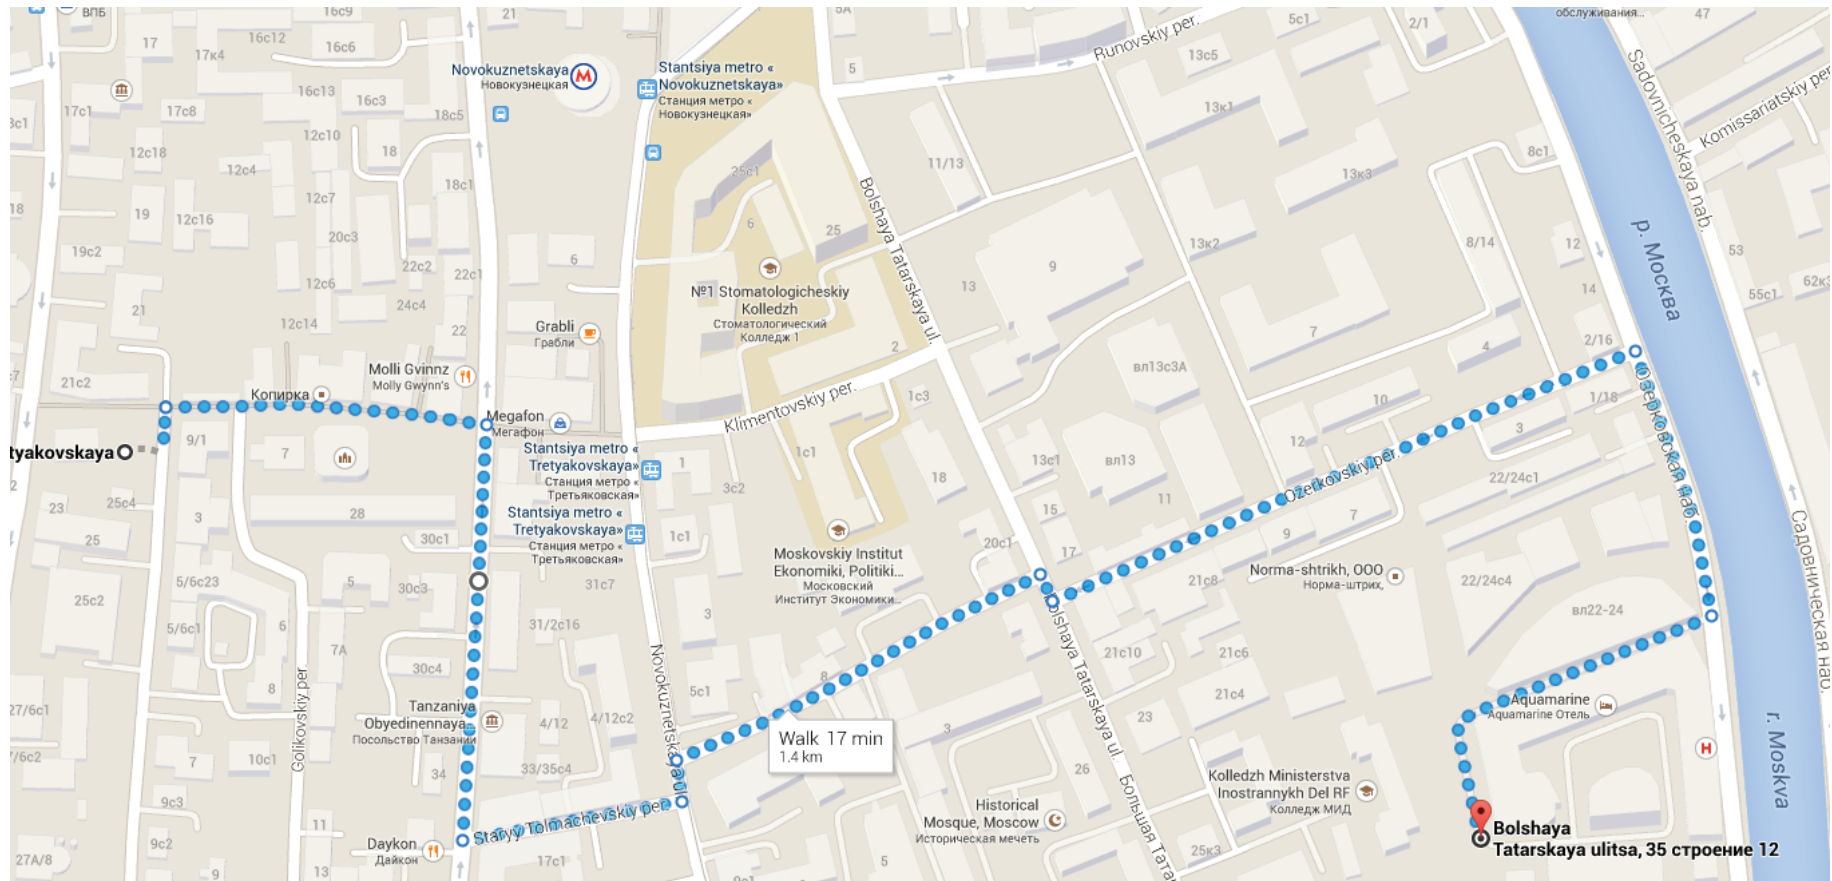

International Conference ZELDOVICH-100 Cosmology and Relativistic Astrophysics

Space Research Institute (IKI), Moscow, Russia, June 16-20, 2014

Directions to the Aquamarine Hotel

The Aquamarine Hotel is a twenty minute walk from the metro station “Tretyakovskaya”.

Google-map link: <https://goo.gl/maps/6loyc>

The official website of the Aquamarine Hotel: <http://www.aquamarinemoscow.com>

Address: Ozerkovskaya 26, Moscow, Russia 115184, Tel.: +7 (495) 580 28 28

Go out of the Tretyakovskay metro station and turn to the right

ВИНЕТРЕТ КАФЕ

КАФЕ
ВИНЕТРЕТ

ХАУЗ

МОЛОКО

Go straight on to Pyatnitskaya street

The crosswalk

Go along the street

Cross the street and turn to the right

Go this way

Turn to the right,
then use the crosswalk to cross the street.

Continue on until you reach the end of the street

Turn to the right

Continue on until the crossroad

Turn to the right,
then in a minute's walk
you will find the hotel